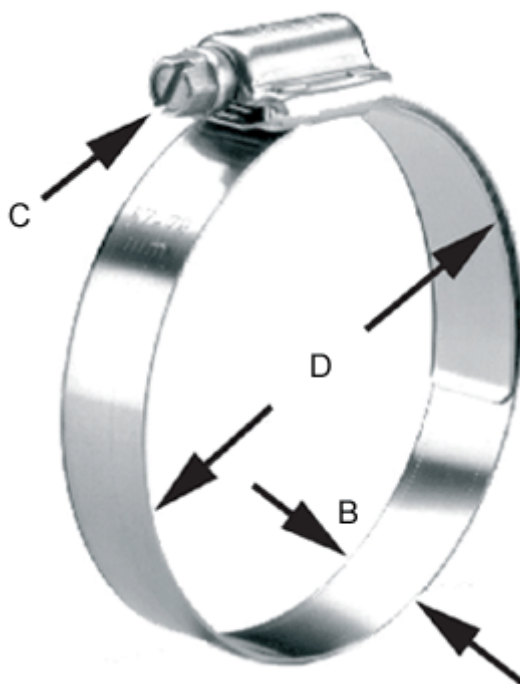

Article number: 021566804068

Description: Norma worm drive hose clamp  
HD 57-79/16 C8 W4

## Measures

---

C (screw type) = C8 hexagon slotted screw sw 8

Diameter D = 57-79

Width B = 16